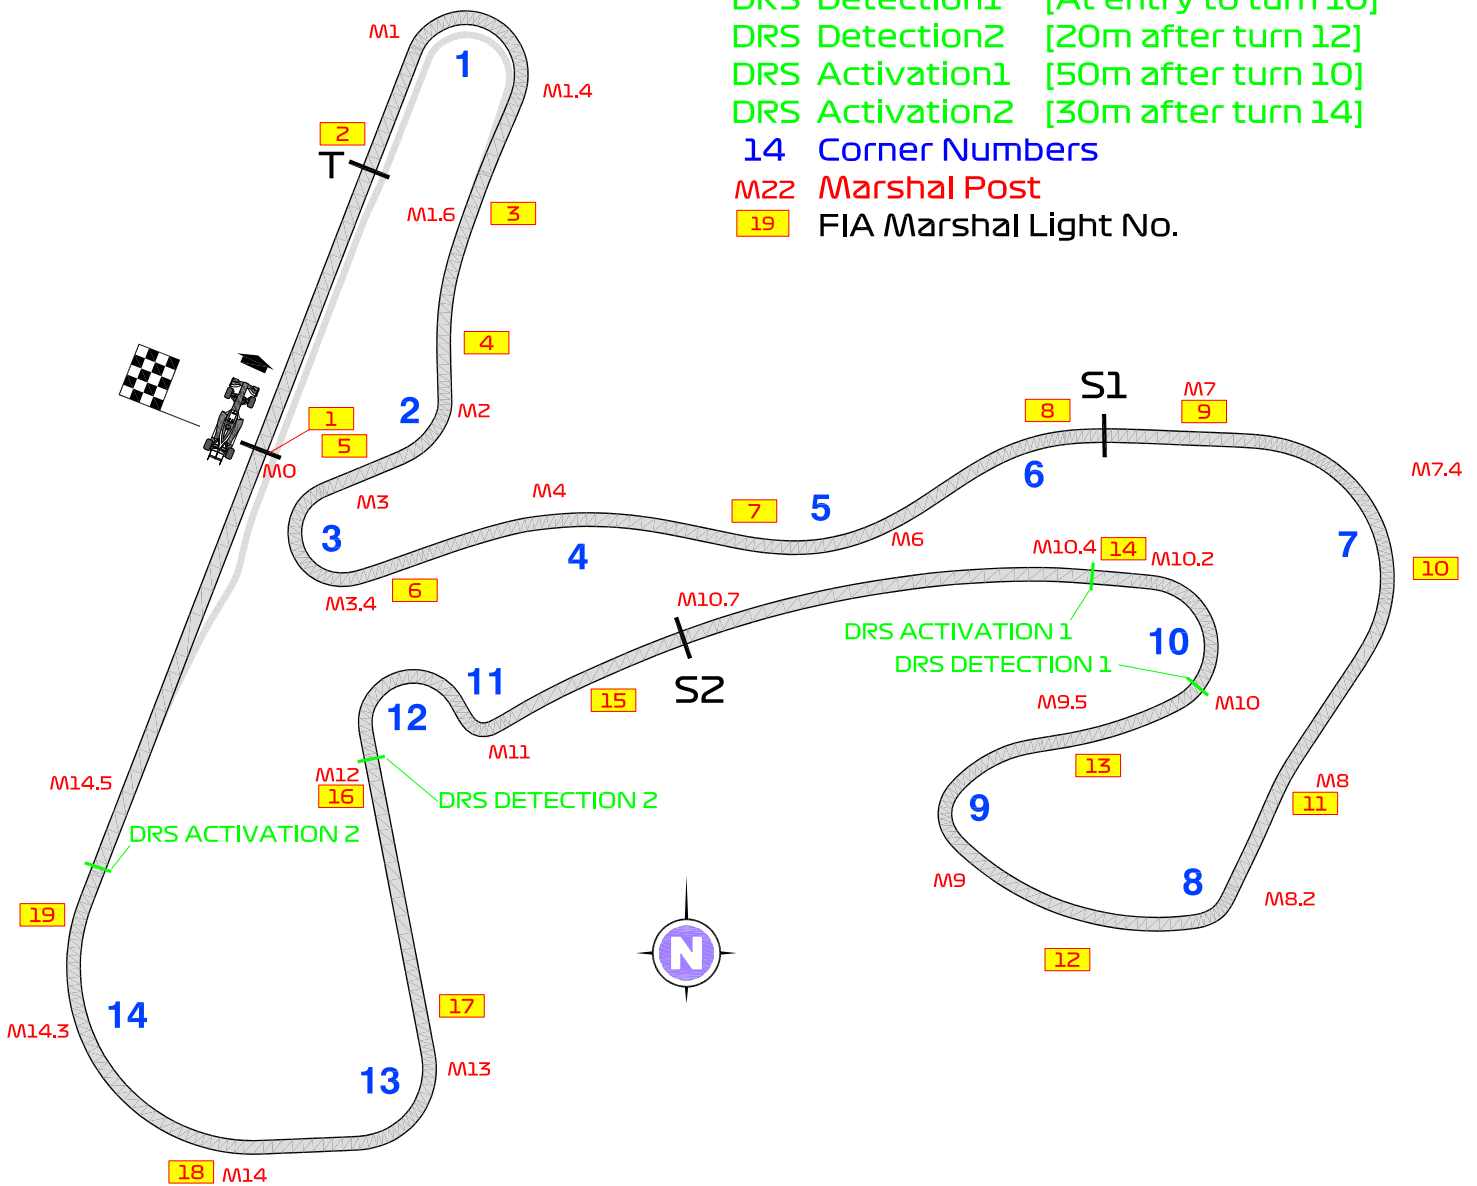

## 2022 ZANDVOORT EVENT

1 to 4 September 2022

---

<b>From</b>	The Stewards	<b>Document</b>	13
<b>To</b>	All Teams, All Officials	<b>Date</b>	02 September 2022
		<b>Time</b>	14:38

---

**Title** Track Map V2 DRS Zone

**Description** Track Map V2 DRS Zone

**Enclosed** TRACK MAP V2-NETHERLANDS\_CIRCUIT\_22 FIA F2\_F3.pdf

**Dennis Dean**

**Istvan Moni**

**Natalie Corsmit**

**The Stewards**

**FORMULA 1 HEINEKEN DUTCH GRAND PRIX 2022 - Zandvoort**

**Circuit Map**

- 🏁 Start Line
- 🚩 Control Line
- S1 Sector 1 [110m before turn 7]
- S2 Sector 2 [150m before turn 11]
- T Speed Trap [95m before turn 1]
- DRS Detection1 [At entry to turn 10]
- DRS Detection2 [20m after turn 12]
- DRS Activation1 [50m after turn 10]
- DRS Activation2 [30m after turn 14]
- 14 Corner Numbers
- M22 Marshal Post
- 19 FIA Marshal Light No.

Circuit Centreline Length = 4.259km